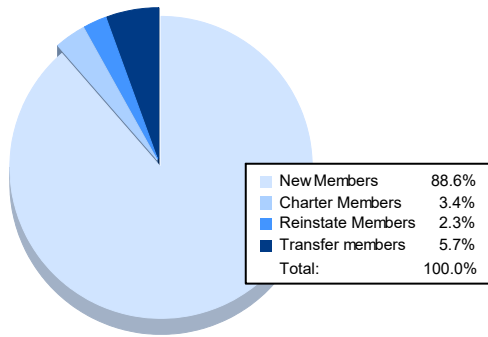

Year	New Clubs	Dropped Clubs	Gain/ Loss Clubs	New Members	Charter Members	Reinstate Members	Transfer Members	Total Member Added	Total Members Dropped	Gain/ Loss Members
2017-2018	2	0	2	126	51	6	6	189	129	60
2018-2019	0	2	-2	102	7	2	8	119	158	-39
2019-2020	0	0	0	64	2	6	12	84	159	-75
2020-2021	1	1	0	83	27	8	3	121	129	-8
2021-2022	0	2	-2	78	3	2	5	88	159	-71
<b>Average</b>	<b>1</b>	<b>1</b>	<b>0</b>	<b>91</b>	<b>18</b>	<b>5</b>	<b>7</b>	<b>120</b>	<b>147</b>	<b>-27</b>

### Membership Composition June 2022 Cumulative